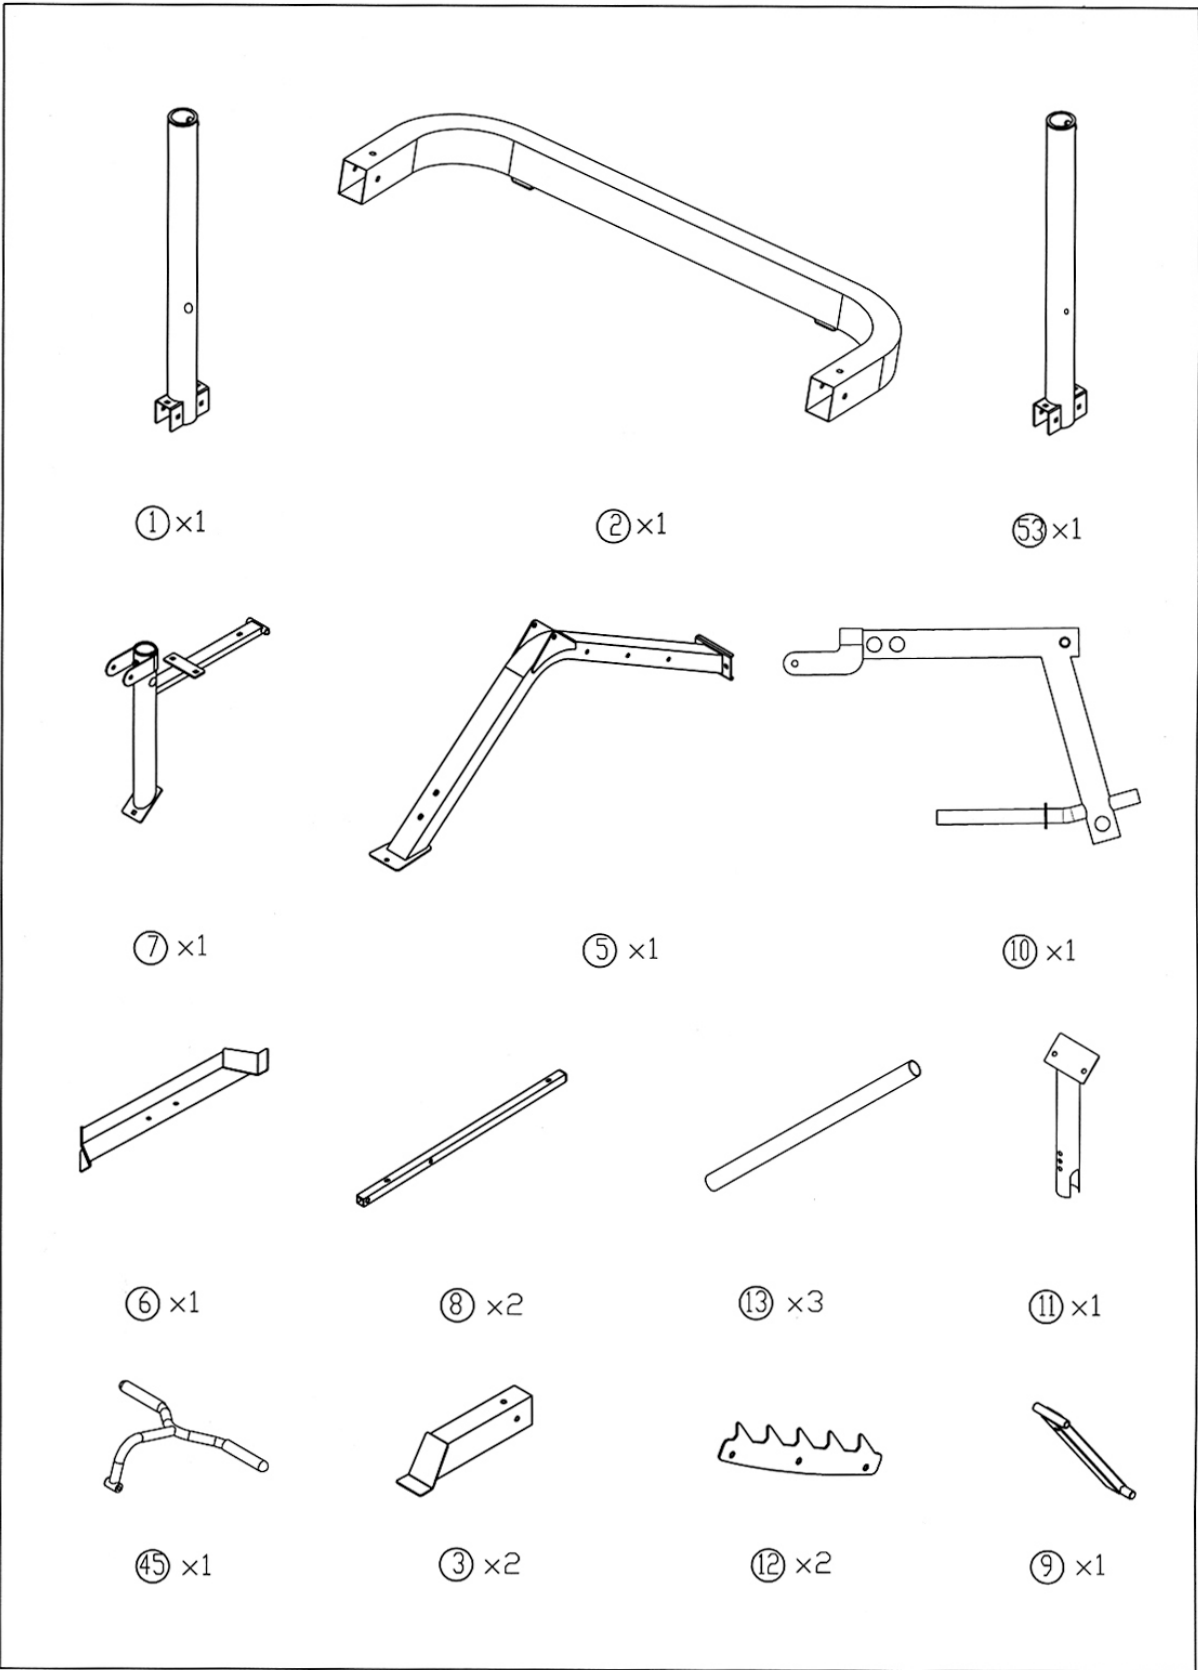

MARCY[®]

MARCY DIAMOND OLYMPIC BENCH MD-7836

IMPORTANT: Please read the Important Safety Notice and Assembly Information in the Owner's manual before assembling this product.

Assembly Manual

230223

⑩⑥ x1

⑩⑦ x1

33 X 2

M10 x 2 3/4"

35 X 3

M10 x 3 1/2"

41 X 8

ø 3/4"

44 X 5

M10

3

38 X 5

M8 x 1 5/8"

39 X 2

M8 x 3/4"

42 X 7

∅ 5/8"

36 X 1

M10 x 3 1/8"

41 X 2

∅ 3/4"

44 X 1

M10

5

39 X 2

M8 x 3/4"